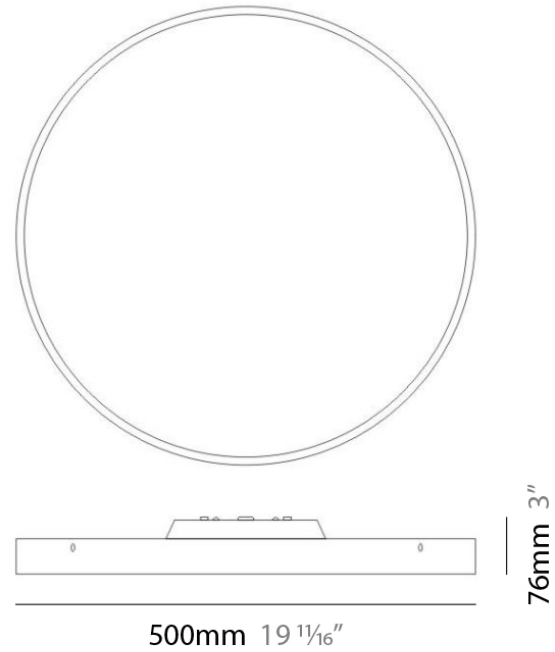

D92071

PROJECT	_____
TYPE	_____
NOTES	_____
QUANTITY	_____
DATE	_____

GENERAL

Series: Inoxx
Brand: Milan
Division: Design
Mounting Type: Surface
Mounting Location: Ceiling
Subcategory: Ambient

PHYSICAL

Shape: Round
Diameter (mm): 500
Diameter (in): 19 1/4
Height (mm): 76
Height (in): 3
Weight (kg): 4.5
Weight (lbs): 10
Diffuser: White Acid-etched Satin Opal Glass
Fixture Finish: SST
Fixture Material: Glass / Aluminum

ELECTRICAL

Number of Lamps: 1
Lamp Type: T5 Circline Fluorescent
Bulb Included: Bulb Not Included
Total Output Wattage (W): 40
Max. Wattage Per Lamp (W): 40
Lamp Base: 2GX13
Dimming: Non-Dimmable
Input Voltage (V): 120
Lamp Voltage (V): 120

LED

OPTICAL

RATINGS AND CERTIFICATIONS

Certified By: CSA Certified to UL and CSA Standards
IP rating: IP20