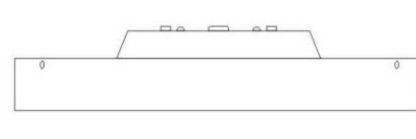

INOXX SURFACE

D92069

PROJECT _____

TYPE _____

NOTES _____

QUANTITY _____

DATE _____

GENERAL

Series: Innox
Brand: Milan
Division: Design
Mounting Type: Surface
Mounting Location: Ceiling
Subcategory: Ambient

PHYSICAL

Shape: Round
Diameter (mm): 370
Diameter (in): 14 1/2
Height (mm): 76
Height (in): 3
Weight (kg): 3.6
Weight (lbs): 8
Diffuser: White Acid-etched Satin Opal Glass
Fixture Finish: SST
Fixture Material: Glass / Aluminum

ELECTRICAL

Number of Lamps: 1
Lamp Type: T5 Circline Fluorescent
Bulb Included: Bulb Not Included
Total Output Wattage (W): 40
Max. Wattage Per Lamp (W): 40
Lamp Base: 2GX13
Dimming: Non-Dimmable
Input Voltage (V): 120
Lamp Voltage (V): 120

LED

OPTICAL

RATINGS AND CERTIFICATIONS

Certified By: CSA Certified to UL and CSA Standards
IP rating: IP20

370mm 14 5/16"

76mm 3"